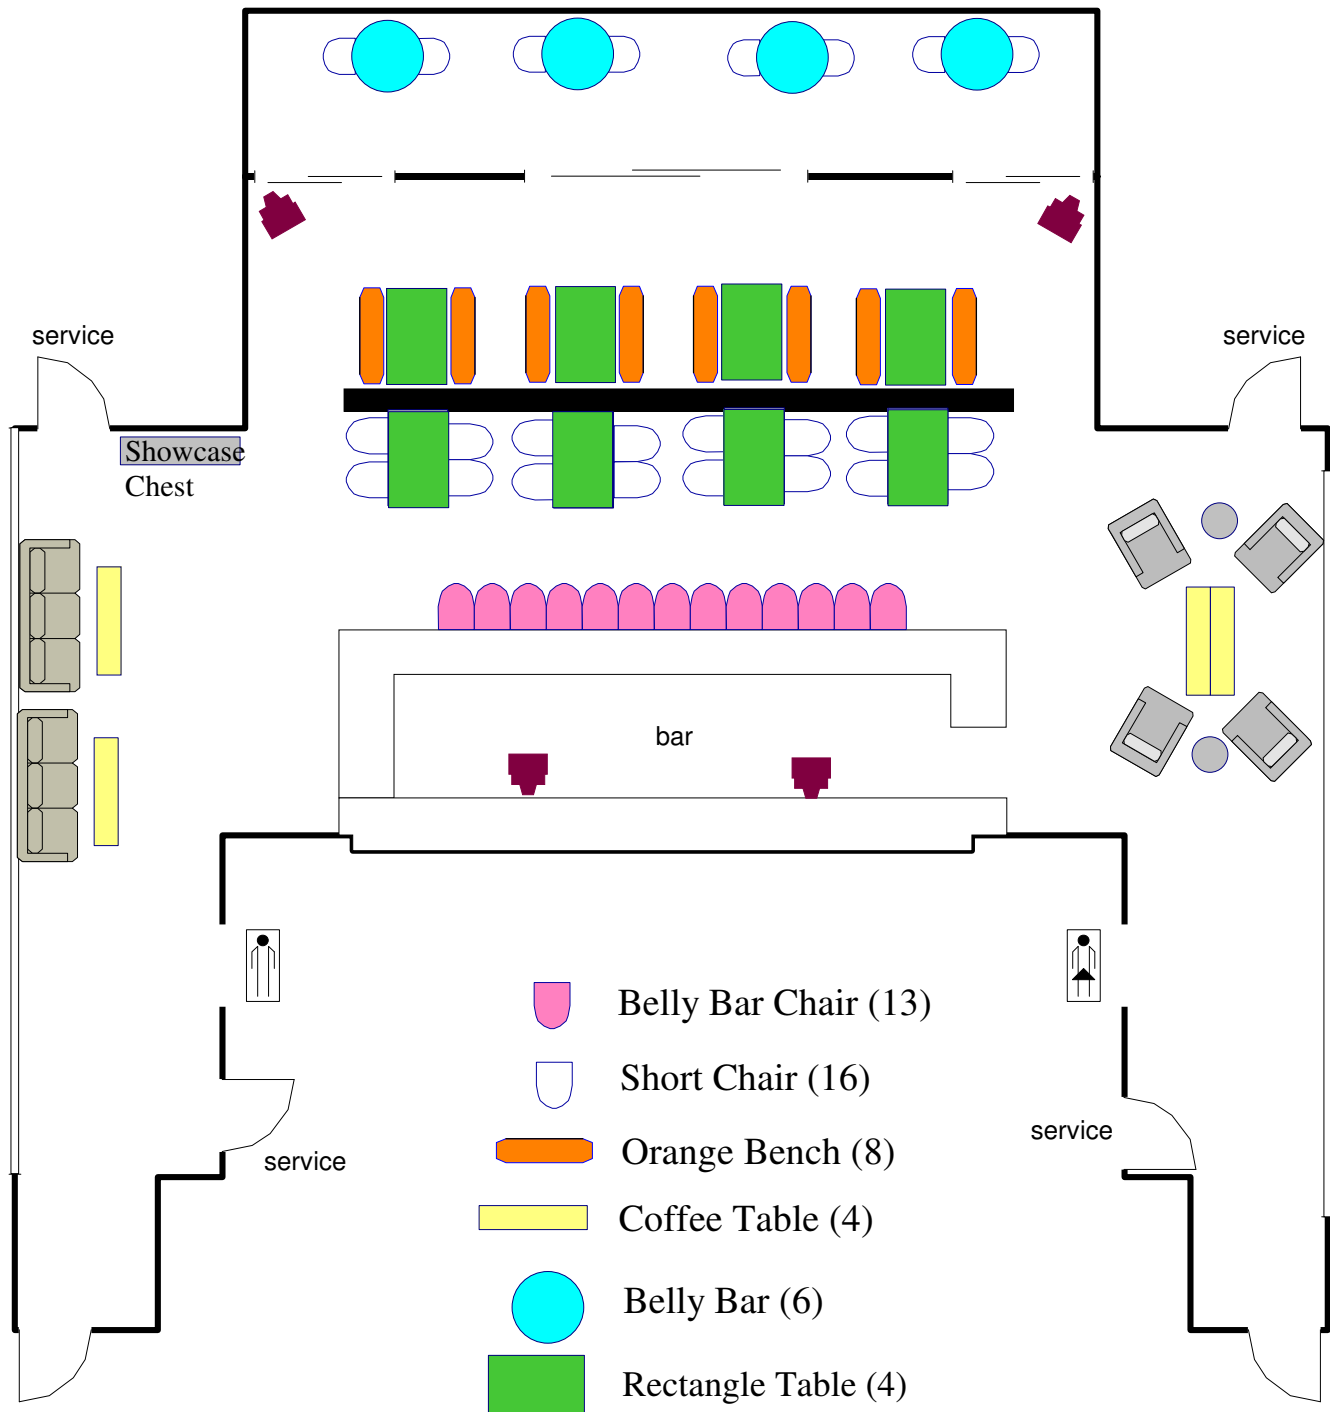

Club 19

Reception Capacity = 87
Seated Capacity = 62